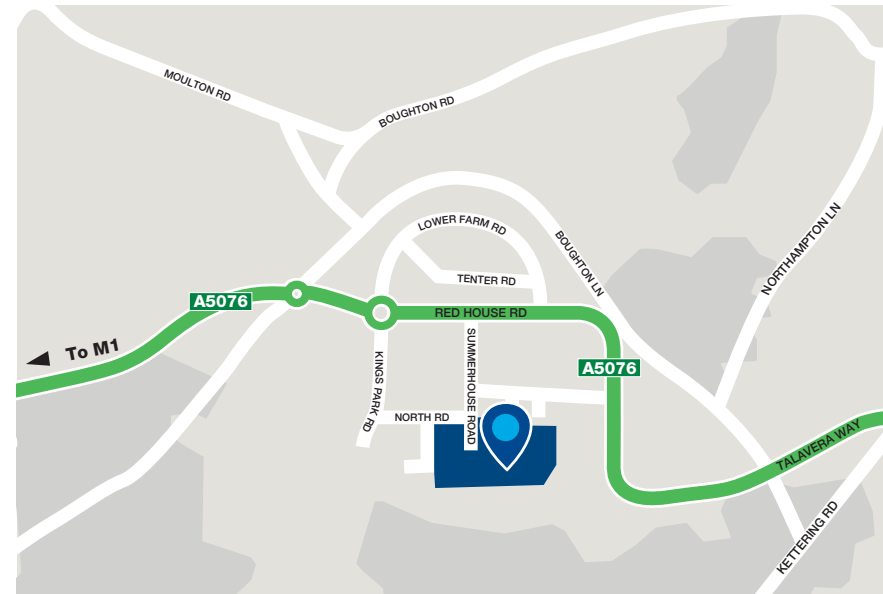

## G-PARK NORTHAMPTON

# LOCATION AND TRAVEL DISTANCES

**NN3 6WD**

**Strategic location**

G-Park Northampton, Summerhouse Road  
Moulton Park Industrial Estate, Northampton NN3 6WD

## HGV DRIVE TIMES

Source: [freightjourneyplanner.co.uk](http://freightjourneyplanner.co.uk)

Destination	Miles	Drive time
M1 J15	9	23 mins
A14 J8	11	36 mins
M1/M6	20	46 mins
M1/M25	51.5	1 hr 39 mins

Destination	Miles	Drive time
DIRFT	26	54 mins
East Midlands Airport	56	1 hr 44 mins
Birmingham	55	1 hr 52 mins
London	66	2 hrs 42 mins
Sheffield	107	3 hrs 12 mins
Felixstowe	123	3 hrs 41 mins
Manchester	138	4 hrs 15 mins